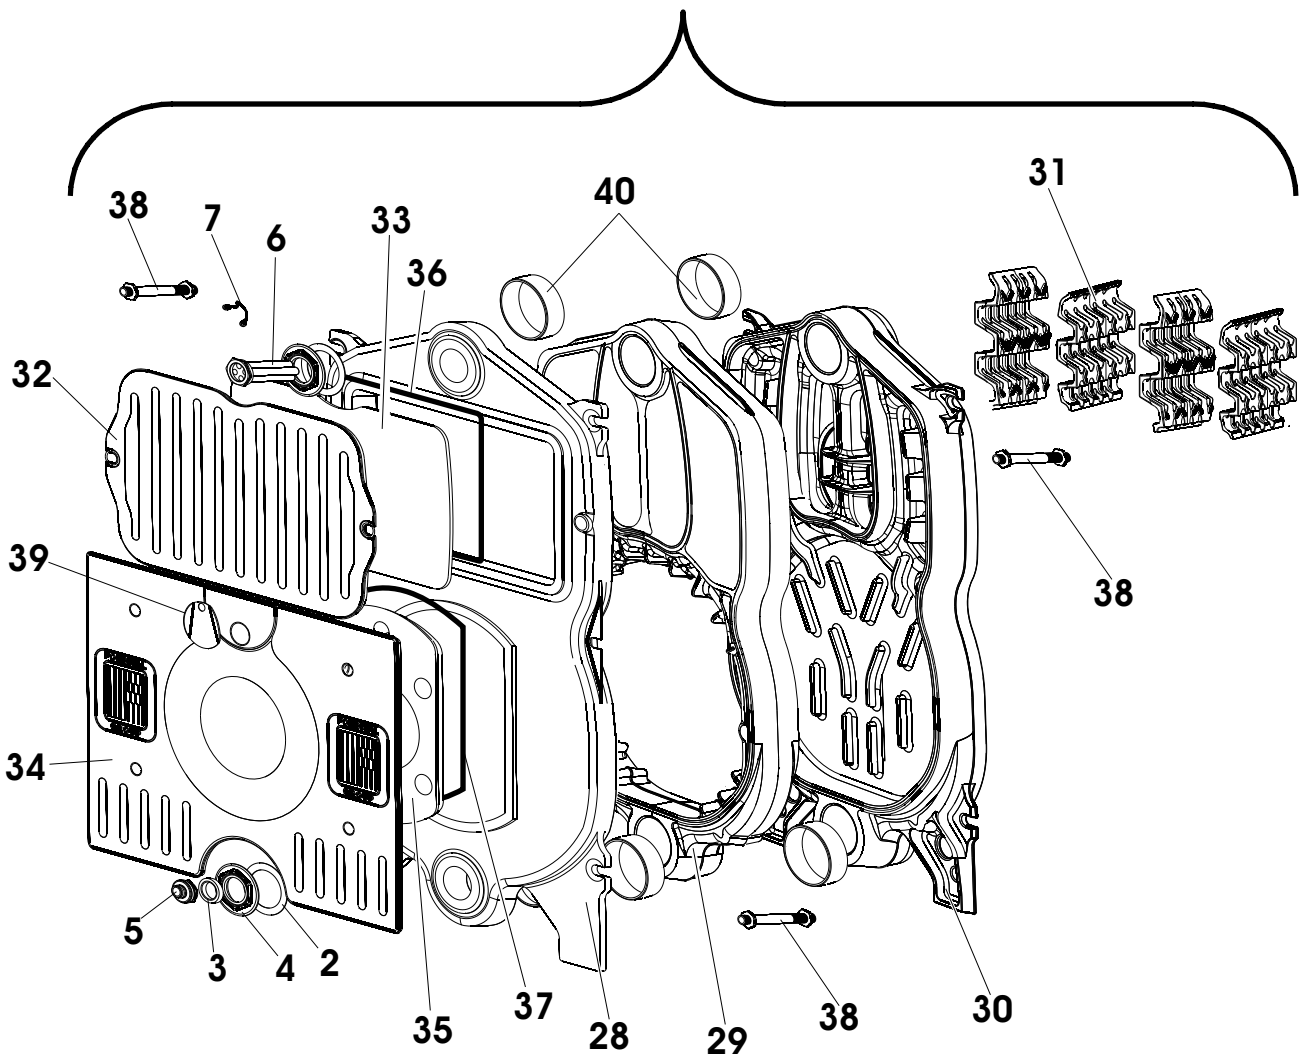

ESPLOSO E LISTA RICAMBI

fondital

ELBA DUAL

Riferimenti esploso Elba Dual

Esp	Codice	Pezzi	Descrizione	Description
1	6SCAMBIA00	1	CORPO IN GHISA CALDAIA 3 ELEMENTI	CAST IRON BODY FOR LOGICA TYPE B, 3 EL
	6SCAMBIA01	1	CORPO IN GHISA CALDAIA 4 ELEMENTI	CAST IRON BODY FOR LOGICA TYPE B, 4 EL
	6SCAMBIA02	1	CORPO IN GHISA CALDAIA 5 ELEMENTI	CAST IRON BODY FOR LOGICA TYPE B, 5 EL
	6SCAMBIA03	1	CORPO IN GHISA CALDAIA 6 ELEMENTI	BODY FOR ELBA 53 (6 ELEMENTS)
	6SCAMBIA04	1	CORPO IN GHISA CALDAIA 7 ELEMENTI	BODY FOR ELBA 63 (7 ELEMENTS)
	6SCAMBIA05	1	CORPO IN GHISA CALDAIA 8 ELEMENTI	BODY FOR ELBA 73 (8 ELEMENTS)
2	6GUARNIZ10	5	GUARNIZIONE 56X41X2	GASKET 56X41X2
3	6WRACCOR02	3	RACCORDO 3/4" M 1/2" F	FITTING 3/4" M 1/2" F
4	6RIDUZIO00	1	RIDUZIONE 1-1/4" M X 3/4" F	ADAPTER 1-1/4" M X 3/4" F
5	6RUBISCA04	1	RUBINETTO DI SCARICO 1/2"	DRAIN COCK 1/2"
6	6PORTBUT00	1	PORTA BULBI 3/4" MASCHIO	BULB HOLDER 3/4" MALE
	6PORTBUT01	1	PORTA BULBI 3/4" MASCHIO	BULB HOLDER 3/4" X 220M
7	6MOLBLCA00	5	MOLLA BLOCCA CAPILLARE	CAPILLARY LOCK SPRING
8	6STAPALA00	1	STAFFA ANTERIORE PORTA PANN. LATERALE	ANTERIOR PLATE FOR SIDE PANEL
9	6STAPALA01	1	STAFFA POSTERIORE PORTA PANN. LATERALE	POSTERIOR PLATE FOR SIDE PANEL
10	6PANNLAT03	1	PANNELLO LATERALE 23	SIDE PANEL FOR ELBA 23
	6PANNLAT04	1	PANNELLO LATERALE 33	SIDE PANEL FOR ELBA 33
	6PANNLAT05	1	PANNELLO LATERALE 43	SIDE PANEL FOR ELBA 43
	6PANNLAT06	1	PANNELLO LATERALE 53	SIDE PANEL FOR ELBA 53
	6PANNLAT07	1	PANNELLO LATERALE 63	SIDE PANEL FOR ELBA 63
	6PANNLAT08	1	PANNELLO LATERALE 73	SIDE PANEL FOR ELBA 73
11	6PANPOBA00	1	PANNELLO POSTERIORE INFERIORE	REAR LOWER PANEL FOR ELBA
12	6PANPOAL00	1	PANNELLO POSTERIORE SUPERIORE	REAR UPPER PANEL FOR ELBA
13	6PANNFRO03	1	PANNELLO FRONTALE CALDAIA	FRONT PANEL
14	6PANNSUP02	1	COPERCHIO ELBA DUAL 23	COVER FOR ELBA DUAL 23
	6PANNSUP03	1	COPERCHIO ELBA DUAL 33	COVER FOR ELBA DUAL 33
	6PANNSUP04	1	COPERCHIO ELBA DUAL 43	COVER FOR ELBA DUAL 43
	6PANNSUP05	1	COPERCHIO ELBA DUAL 53	COVER FOR ELBA DUAL 53
	6PANNSUP06	1	COPERCHIO ELBA DUAL 63	COVER FOR ELBA DUAL 63
	6PANNSUP07	1	COPERCHIO ELBA DUAL 73	COVER FOR ELBA DUAL 73
15	6STAPAFR00	1	STAFFA AD L PER PANNELLO FRONTALE	L PLATE FOR FRONTAL PANEL
16	6PROFIPL00	1	PROFILATO IN PLASTICA DA 450MM	PLASTIC SECTION, SIZE 450MM
17	6QUAELAS03	1	QUADRO ELETTRICO ELBA DUAL	ELECTRICAL UNIT FOR ELBA DUAL
18	6ISOLAME17	1	ISOLAMENTO POSTERIORE	REAR INSULATION
19	6ISOLAME16	1	ISOLAMENTO ANTERIORE	FRONT INSULATION
20	6ISOLAME18	1	ISOLAMENTO PRINCIPALE 23	MAIN INSULATION FOR ELBA 23
	6ISOLAME19	1	ISOLAMENTO PRINCIPALE 33	MAIN INSULATION FOR ELBA 33
	6ISOLAME20	1	ISOLAMENTO PRINCIPALE 43	MAIN INSULATION FOR ELBA 43
	6ISOLAME21	1	ISOLAMENTO PRINCIPALE 53	MAIN INSULATION FOR ELBA 53
	6ISOLAME22	1	ISOLAMENTO PRINCIPALE 63	MAIN INSULATION FOR ELBA 63
	6ISOLAME23	1	ISOLAMENTO PRINCIPALE 73	MAIN INSULATION FOR ELBA 73
21	6KRICAPB00	10	KIT RICAMBIO AGGANCI PANNELLATURA	SPARES KIT FOR BASE PANEL HOOKING
22	6DADMDIE01	10	Dado M10 c/flangia	Nut M10 with flange
23	6BLOCAVO00	5	BLOCCACAVO	CABLE CLAMP (5-PC. PACK)
24	6GANCFIS00	10	GANCIO FISSAPANNELLO	PANEL-FIXING HOOK
25	6PASSACA04	5	PASSACAVO IN PLASTICA	PLASTIC CABLE GUIDE
26	6MOLFISS00	10	MOLLA FISSAPANNELLO	PANEL-FIXING SPRING